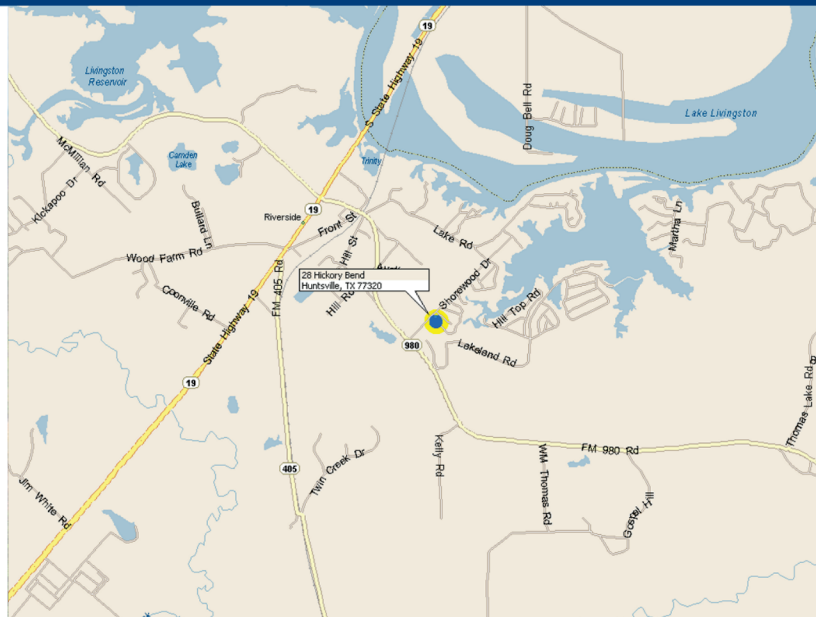

28 HICKORY BEND

TRINITY, TEXAS

Markham
Realty

Directions: From Huntsville, follow Hwy 19 North to Riverside and turn right at FM 980. Follow to Shorewood Ln and turn left. Turn right onto Hickory Bend and the lot will be on the right with a sign at the road.