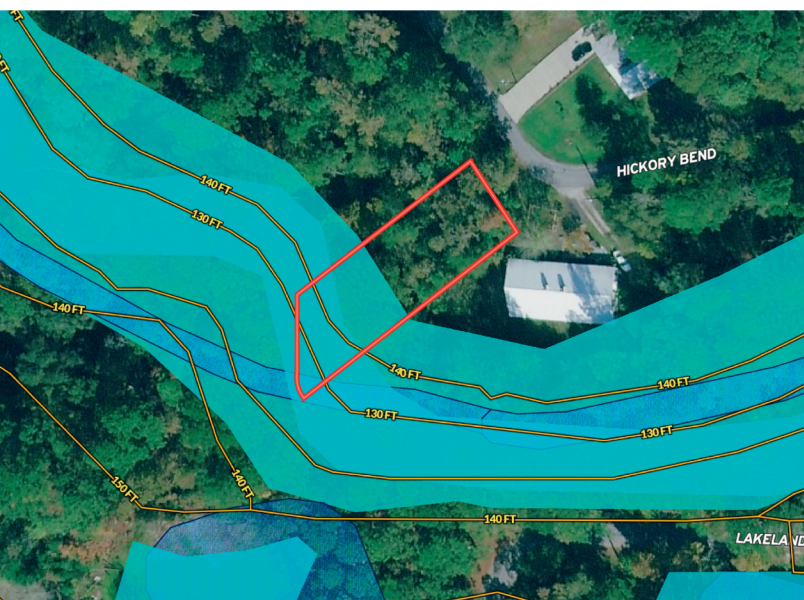

28 HICKORY BEND

TRINITY, TEXAS

Markham
Realty

Directions: From Huntsville, follow Hwy 19 North to Riverside and turn right at FM 980. Follow to Shorewood Ln and turn left. Turn right onto Hickory Bend and the lot will be on the right with a sign at the road.